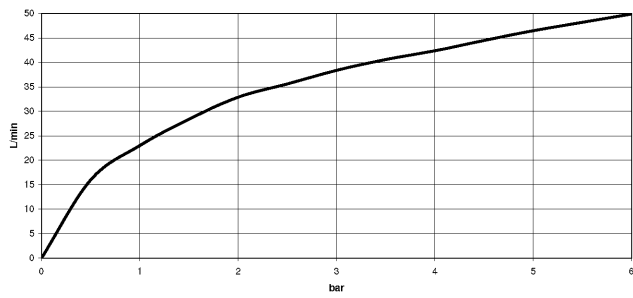

22 900 892

- rosette Ø 55 mm
- hose covering 200mm, for shortening

	Dark Chrome	22 900 892-19
	Chrome	22 900 892-00
	Brushed Platinum	22 900 892-06
	Platinum	22 900 892-08
	Brushed Durabronze (23kt Gold)	22 900 892-28
	Matte Black	22 900 892-33
	Brushed Champagne (22kt Gold)	22 900 892-46
	Champagne (22kt Gold)	22 900 892-47
	Brushed Dark Platinum	22 900 892-99

22 900 892

mm [inches]

Flow rate chart

22 900 892

Parts for other
finishes can be found
here: [Chrome](#)