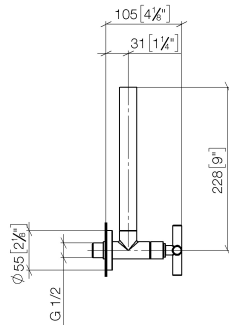

22 900 892

- rosette Ø 55 mm
- hose covering 200mm, for shortening

	Dark Chrome	22 900 892-19
	Chrome	22 900 892-00
	Brushed Platinum	22 900 892-06
	Platinum	22 900 892-08
	Brushed Durabronze (23kt Gold)	22 900 892-28
	Matte Black	22 900 892-33
	Brushed Champagne (22kt Gold)	22 900 892-46
	Champagne (22kt Gold)	22 900 892-47
	Brushed Dark Platinum	22 900 892-99

22 900 892

mm [inches]

Flow rate chart

22 900 892

Parts for other
finishes can be found
here: [Chrome](#)